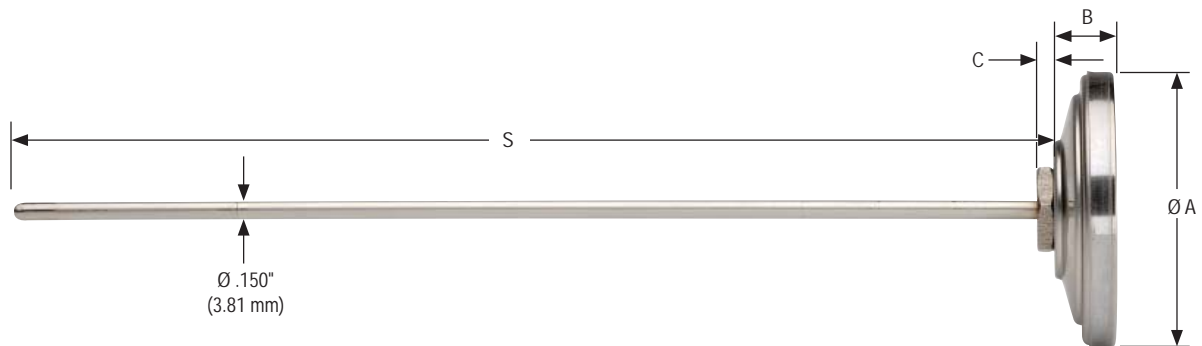

Dimensions

14-350

See page 19 for dimension chart.

10-350/18-350/20-350/30-350

See page 19 for dimension chart.

Series	Ø A	B	C	S (Stem Length)
10-350	1.032" 26.21 mm	.350" 8.89 mm	—	As specified
14-350	1.358" 34.50 mm	.456" 11.58 mm	—	As specified
18-350	1.750" 44.45 mm	.412" 10.47 mm	.102" 2.59 mm	As specified
20-350	2.089" 53.06 mm	.438" 11.13 mm	.120" 3.05 mm	As specified
30-350	3.200" 81.28 mm	.465" 11.81 mm	.120" 3.05 mm	As specified

Pocket Sheath is available on 14-350 (shown left) and 10-350 (shown right) models, with 5" or 8" stem.