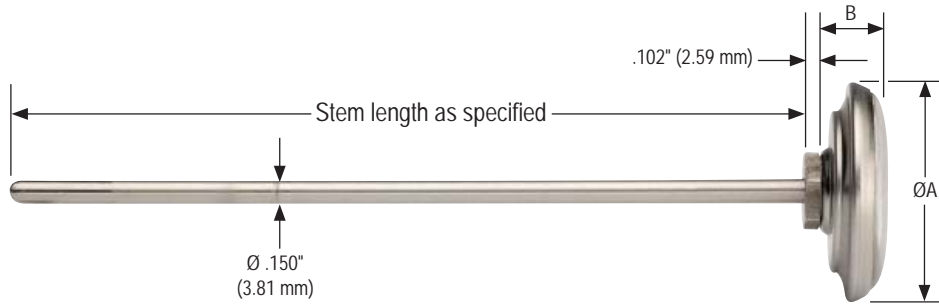

Dimensions

14-350

See page 19 for dimension chart.

10-350/18-350/20-350/30-350

See page 19 for dimension chart.

Series	Ø A	B	C	S (Stem Length)
10-350	1.032" 26.21 mm	.350" 8.89 mm	—	As specified
14-350	1.358" 34.50 mm	.456" 11.58 mm	—	As specified
18-350	1.750" 44.45 mm	.412" 10.47 mm	.102" 2.59 mm	As specified
20-350	2.089" 53.06 mm	.438" 11.13 mm	.120" 3.05 mm	As specified
30-350	3.200" 81.28 mm	.465" 11.81 mm	.120" 3.05 mm	As specified

Pocket Sheath is available on 14-350 (shown left) and 10-350 (shown right) models, with 5" or 8" stem.