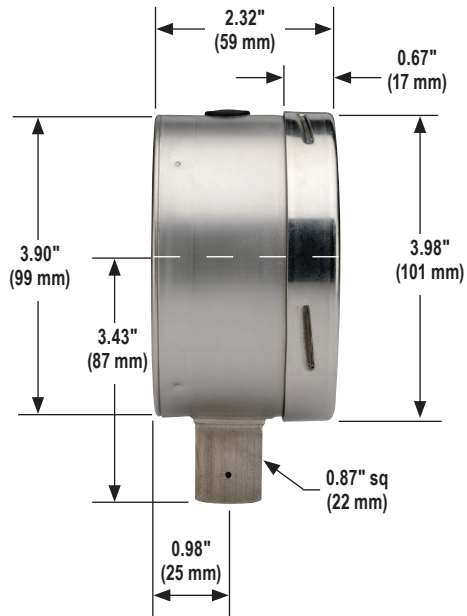

9/16"-18 UNF 2B High Pressure Cone Connection

Female

Male

40-412 Front Flange

60-402/502 Front Flange