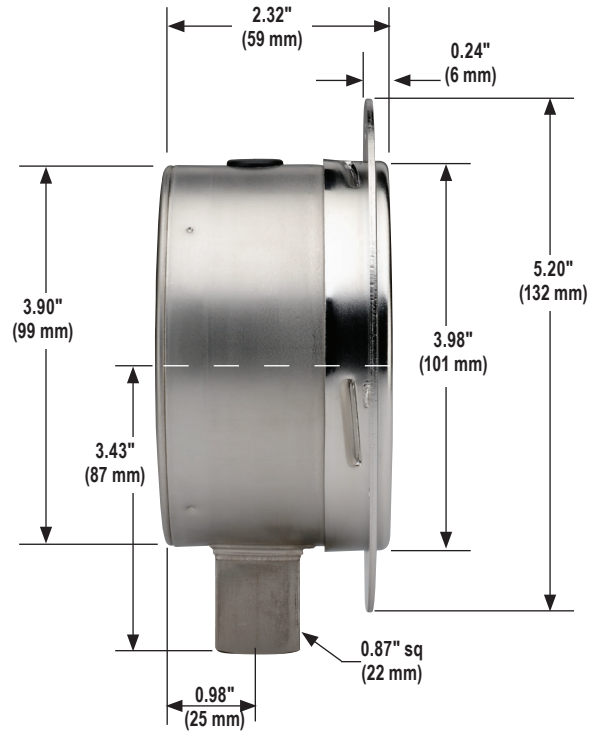

9/16"-18 UNF 2B High Pressure Cone Connection

Female

Male

40-412 Front Flange

60-402/502 Front Flange