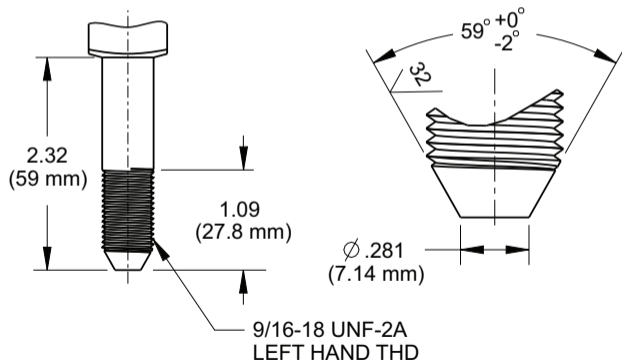

9/16"-18 UNF 2B High Pressure Cone Connection

9/16"-18 UNF 2A left hand thread

Female

Male