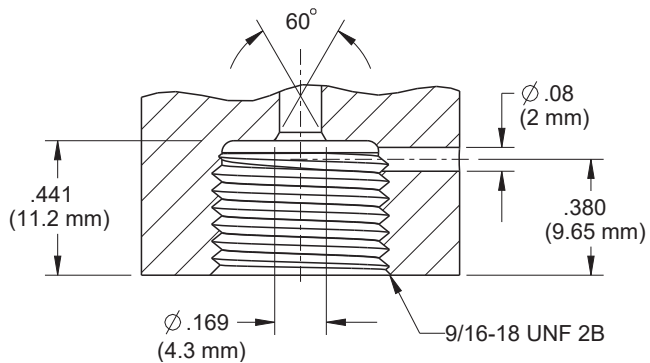

9/16"-18 UNF 2B High Pressure Cone Connection

Female

Male

40-412 Front Flange

60-402/502 Front Flange