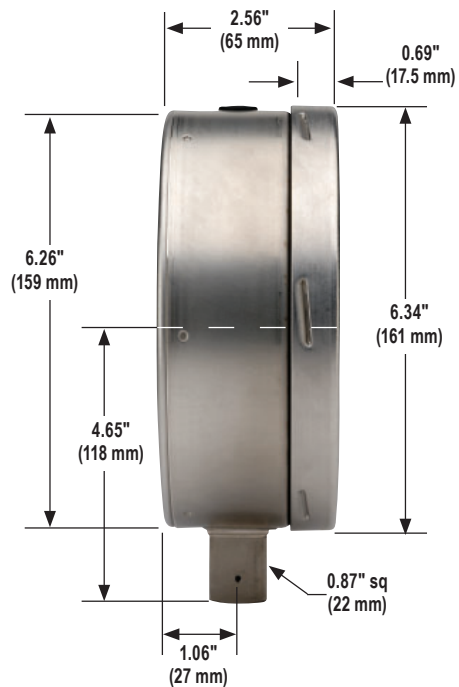

# 9/16"-18 UNF 2B High Pressure Cone Connection

# 9/16"-18 UNF 2A left hand thread

### 40-412 Front Flange

### 60-402/502 Front Flange