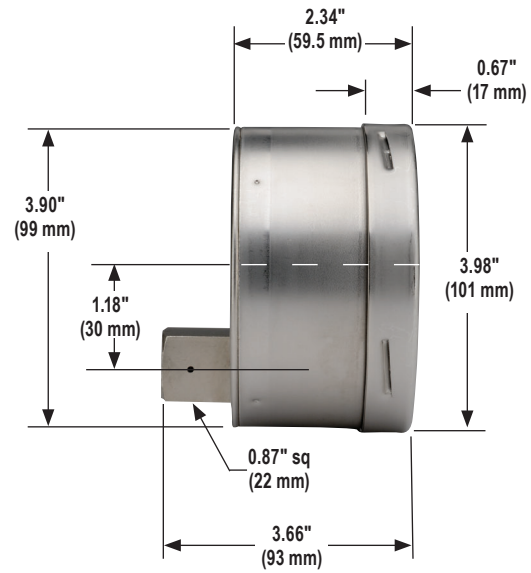

9/16"-18 UNF 2B High Pressure Cone Connection

Female

Male

40-412 Front Flange

60-402/502 Front Flange