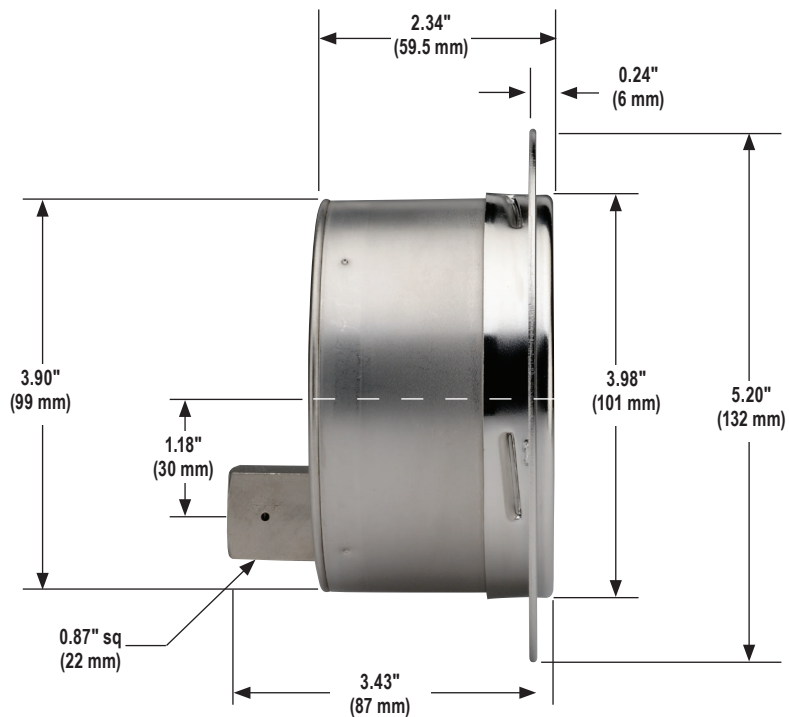

9/16"-18 UNF 2B High Pressure Cone Connection

Female

Male

40-412 Front Flange

60-402/502 Front Flange