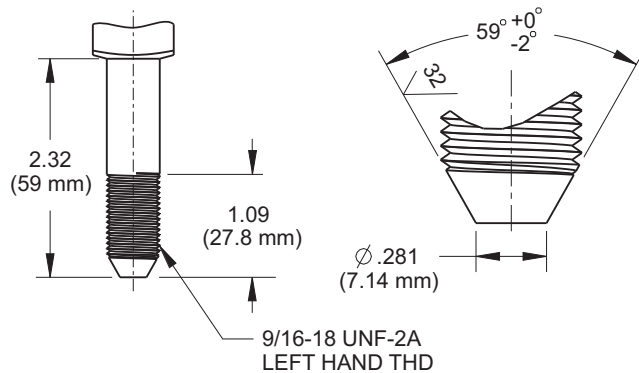

9/16"-18 UNF 2B High Pressure Cone Connection

Female

Male

40-412 Front Flange

60-402/502 Front Flange