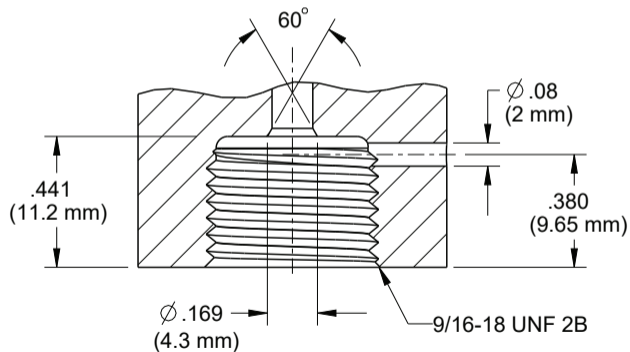

9/16"-18 UNF 2B High Pressure Cone Connection

9/16"-18 UNF 2A left hand thread

Female