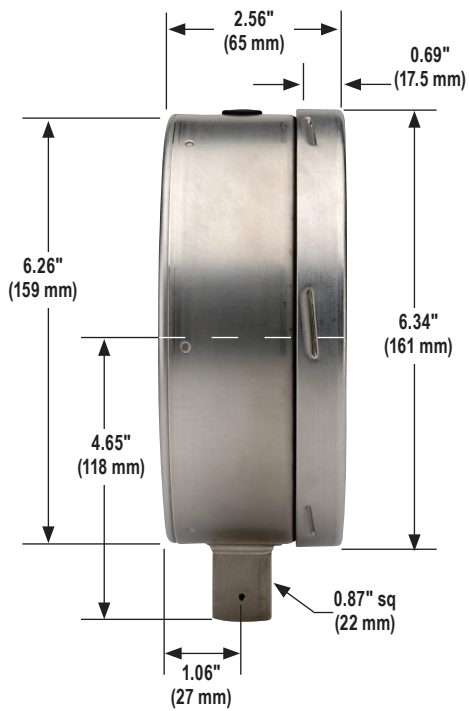

9/16"-18 UNF 2B High Pressure Cone Connection

Female

Male

40-412 Front Flange

60-402/502 Front Flange