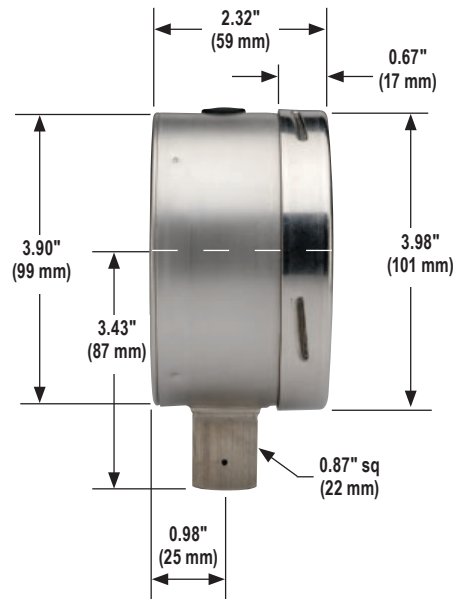

# 9/16"-18 UNF 2B High Pressure Cone Connection

# 9/16"-18 UNF 2A left hand thread

### 40-412 Front Flange

### 60-402/502 Front Flange