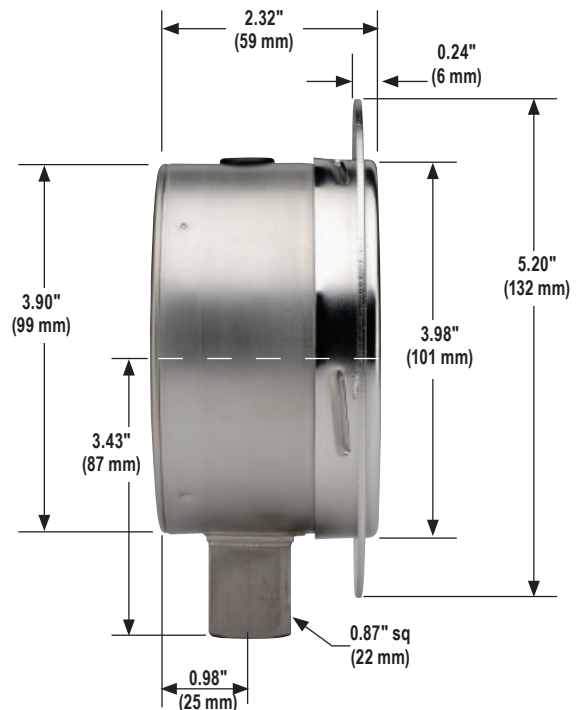

# 9/16"-18 UNF 2B High Pressure Cone Connection

# 9/16"-18 UNF 2A left hand thread

### 40-412 Front Flange

### 60-402/502 Front Flange