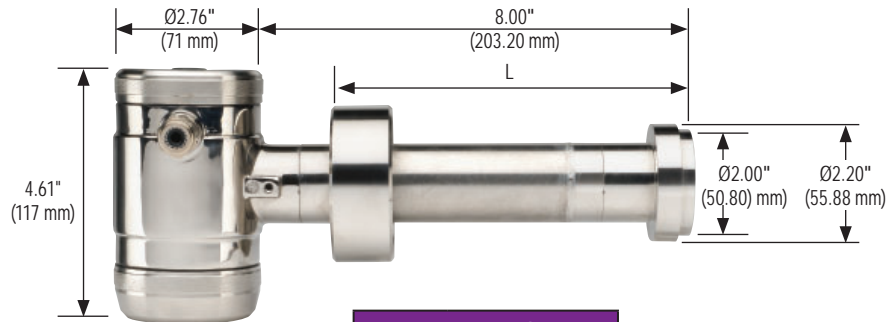

Dimensions

204-91 (E&H Universal adapter)

L	
Short	2.16" (54.86 mm)
Long	5.93" (150.50 mm)

204-93 (Anderson Negele Type SL)

L	
Short	2.05" (52.0 mm)
Long	6.36" (161.50 mm)

204-95 (King Gage)

L	
Short	2.19" (55.63 mm)
Standard	6.62" (168.15 mm)
Long	8.81" (223.77 mm)

204-98 (Rosemount Tank Spud)

L	
Short	2.11" (53.58 mm)
Long	6.11" (155.19 mm)

204-99 (Tank Mate)