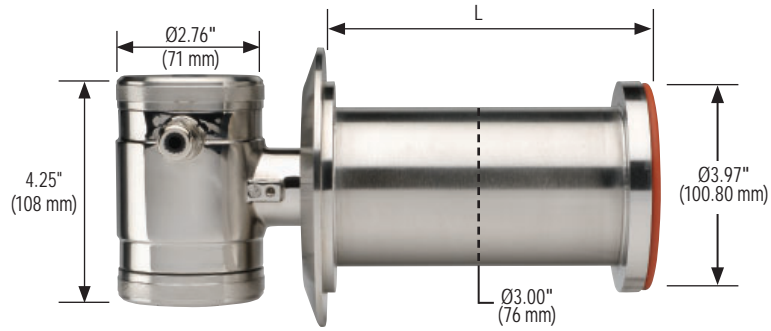

Dimensions

204-91 (E&H Universal adapter)

L	
Short	2.16" (54.86 mm)
Long	5.93" (150.50 mm)

204-93 (Anderson Negele Type SL)

L	
Short	2.05" (52.0 mm)
Long	6.36" (161.50 mm)

204-95 (King Gage)

L	
Short	2.19" (55.63 mm)
Standard	6.62" (168.15 mm)
Long	8.81" (223.77 mm)

204-98 (Rosemount Tank Spud)

L	
Short	2.11" (53.58 mm)
Long	6.11" (155.19 mm)

204-99 (Tank Mate)