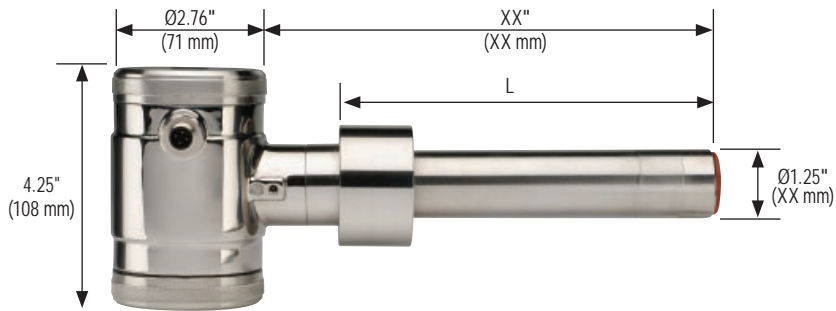

Dimensions

204-91 (E&H Universal adapter)

L	
Short	2.16" (54.86 mm)
Long	5.93" (150.50 mm)

204-93 (Anderson Negele Type SL)

L	
Short	2.05" (52.0 mm)
Long	6.36" (161.50 mm)

204-95 (King Gage)

L	
Short	2.19" (55.63 mm)
Standard	6.62" (168.15 mm)
Long	8.81" (223.77 mm)

204-98 (Rosemount Tank Spud)

L	
Short	2.11" (53.58 mm)
Long	6.11" (155.19 mm)

204-99 (Tank Mate)