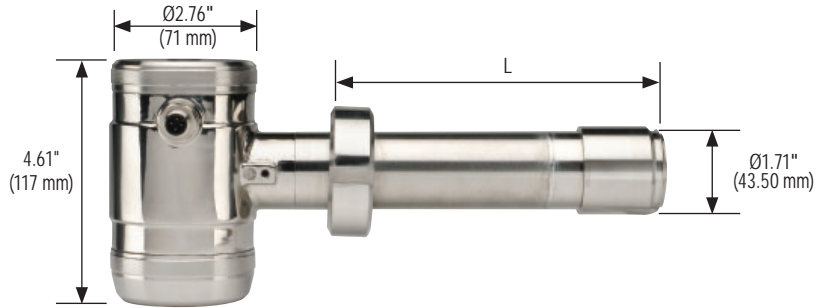

Dimensions

204-91 (E&H Universal adapter)

L	
Short	2.16" (54.86 mm)
Long	5.93" (150.50 mm)

204-93 (Anderson Negele Type SL)

L	
Short	2.05" (52.0 mm)
Long	6.36" (161.50 mm)

204-95 (King Gage)

L	
Short	2.19" (55.63 mm)
Standard	6.62" (168.15 mm)
Long	8.81" (223.77 mm)

204-98 (Rosemount Tank Spud)

L	
Short	2.11" (53.58 mm)
Long	6.11" (155.19 mm)

204-99 (Tank Mate)